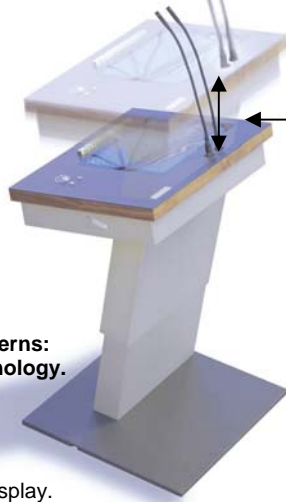

Alternative Lectern Solutions:

ILS17C LecternConcept:One

Solid and beautiful styles with level integrated 17" touch screen with toughened glass.
Includes pull-out keyboard, trackball, pre-wiring for 2 microphones.
VGA input switch for external notebook, generous height electr. adjustment
Industrial Digital Engine micro PC with Core2Duo 2GHz, DVD, XP Pro or Vista
Paint colour options. Sho-Q. Touch and go!