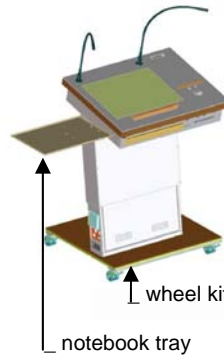

Alternative Lectern Solutions:

ILS17C LecternConcept:One

Solid and beautiful styles with level integrated 17" touch screen with toughened glass.
Includes pull-out keyboard, trackball, pre-wiring for 2 microphones.
VGA input switch for external notebook, generous height electr. adjustment
Industrial Digital Engine micro PC with Core2Duo 2GHz, DVD, XP Pro or Vista
Paint colour options. Sho-Q. Touch and go!