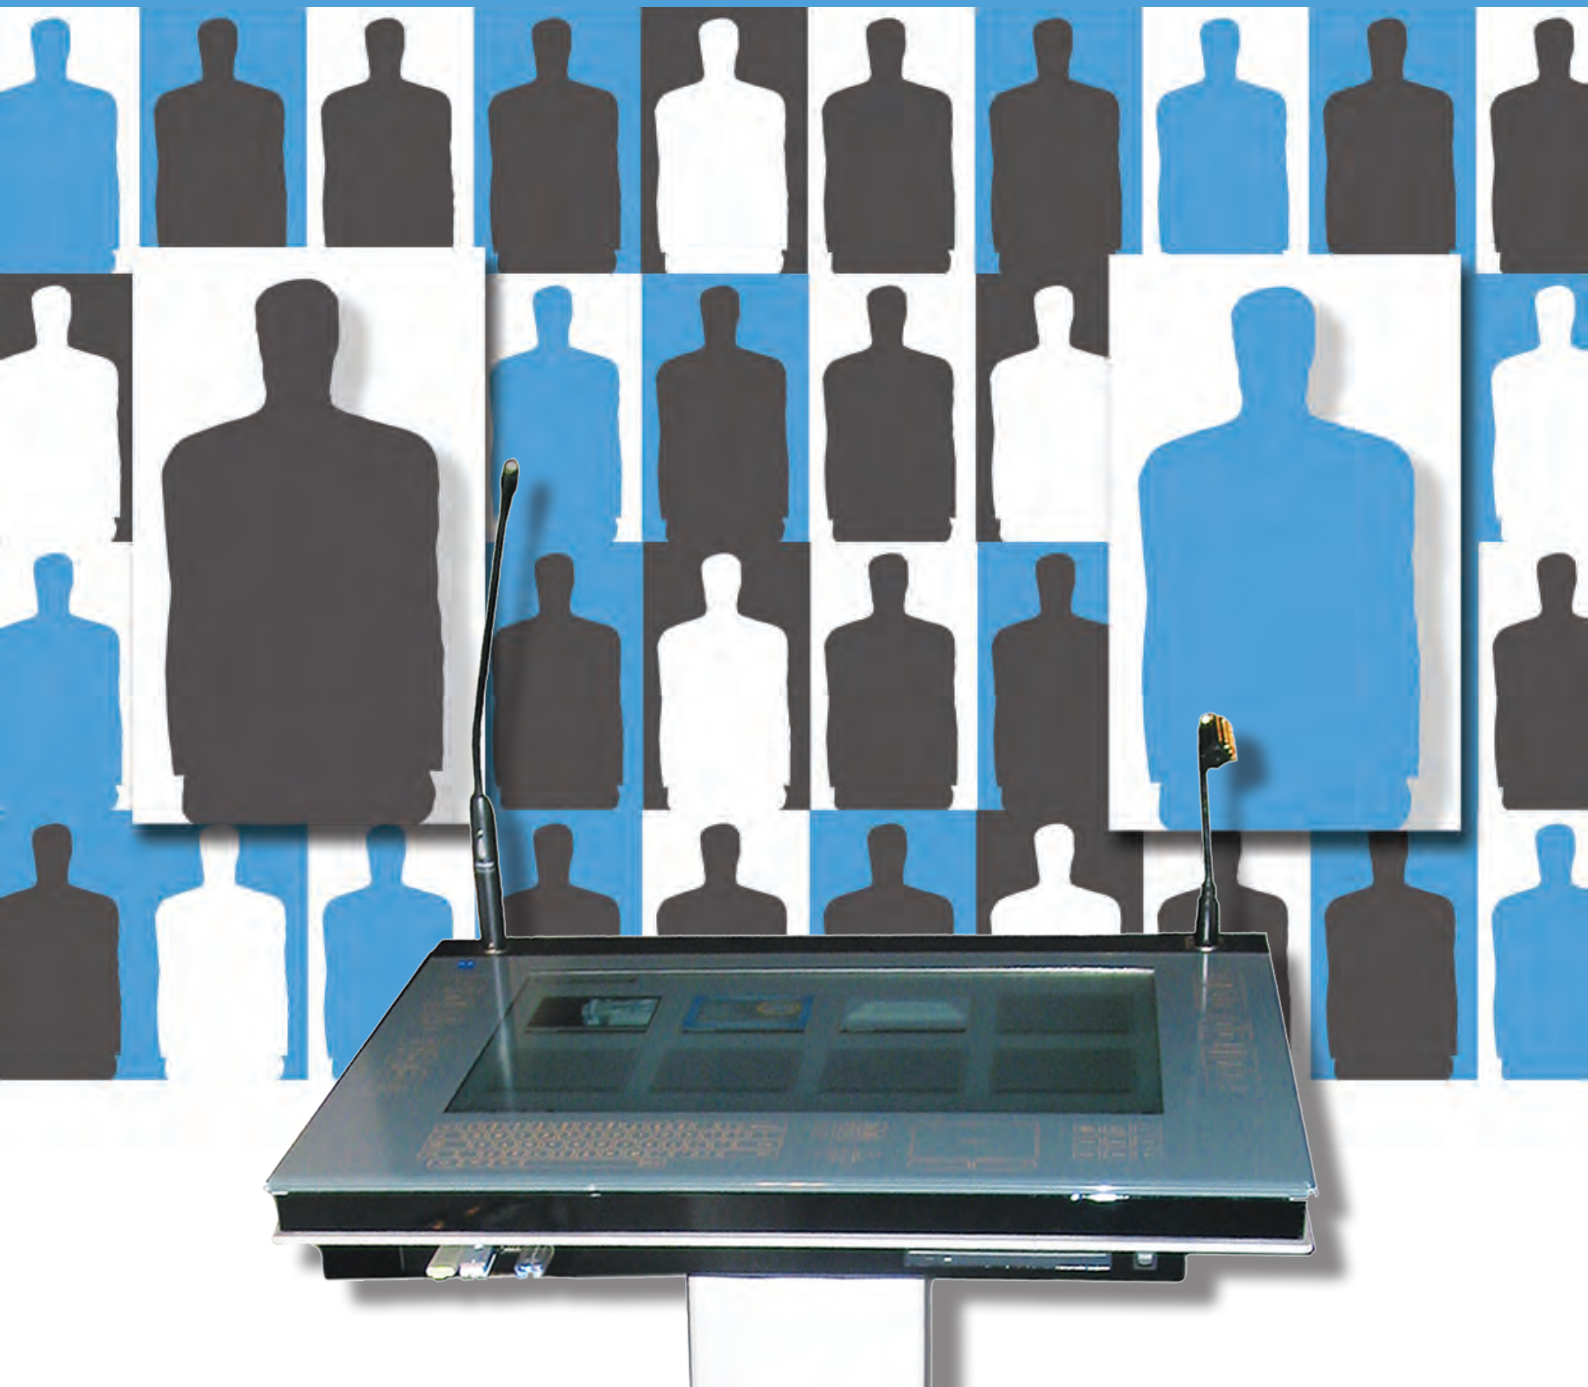

**premier source for
intelligent lecterns**

lecterns for meetings & conferences

Stand out from the crowd with an ILS lectern using sho-Q!

ILS offers a wonderful integration of touch monitor or all-in-one touch PC on a height adjustable pillar. All cabling is fed through the pillar for a very clean unobtrusive look. Due to the height adjustment options this lectern can be used seated as well as standing.

With sho-Q you can automatically load your presentation in a few seconds from a USB thumbdrive or from the corporate presentations drive on the network.

Use sho-Q to automatically line up a dozen presentations for an event in advance. You can switch seamlessly from speaker to speaker, and jump to any slide in any presentation within seconds!

Use sho-Q to interact with your slides using a finger or pen on the touch screen. Insert a blank slide or annotate an existing slide using the built-in whiteboard functions.

ILS27

27" Lenovo multi-touch monitor with integrated PC. 2x XLR, USB hub, HDMI switcher. Aluminum floorplate, lockable casters.

ILS lecterns in use in a boardroom in Moscow, and the Delegate Hall in Brussels

ILS21

Flush mounted 22" HD interactive monitor with touchscreen, ultra-wide viewing-angle, IPS technology and powerful integrated PC.