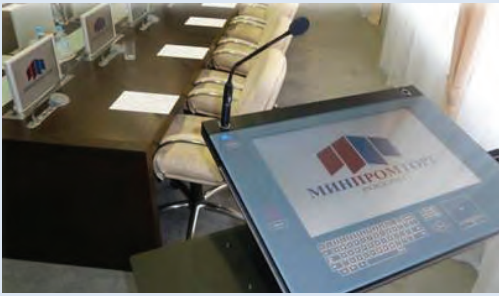

**premier source for
intelligent lecterns**

lecterns for meetings & conferences

Stand out from the crowd with an ILS lectern using sho-Q!

ILS offers a wonderful integration of touch monitor or all-in-one touch PC on a height adjustable pillar. All cabling is fed through the pillar for a very clean unobtrusive look. Due to the height adjustment options this lectern can be used seated as well as standing.

With sho-Q you can automatically load your presentation in a few seconds from a USB thumbdrive or from the corporate presentations drive on the network.

Use sho-Q to automatically line up a dozen presentations for an event in advance. You can switch seamlessly from speaker to speaker, and jump to any slide in any presentation within seconds!

Use sho-Q to interact with your slides using a finger or pen on the touch screen. Insert a blank slide or annotate an existing slide using the built-in whiteboard functions.

ILS27

27" Lenovo multi-touch monitor with integrated PC. 2x XLR, USB hub, HDMI switcher. Aluminum floorplate, lockable casters.

ILS lecterns in use in a boardroom in Moscow, and the Delegate Hall in Brussels

ILS21

Flush mounted 22" HD interactive monitor with touchscreen, ultra-wide viewing-angle, IPS technology and powerful integrated PC.