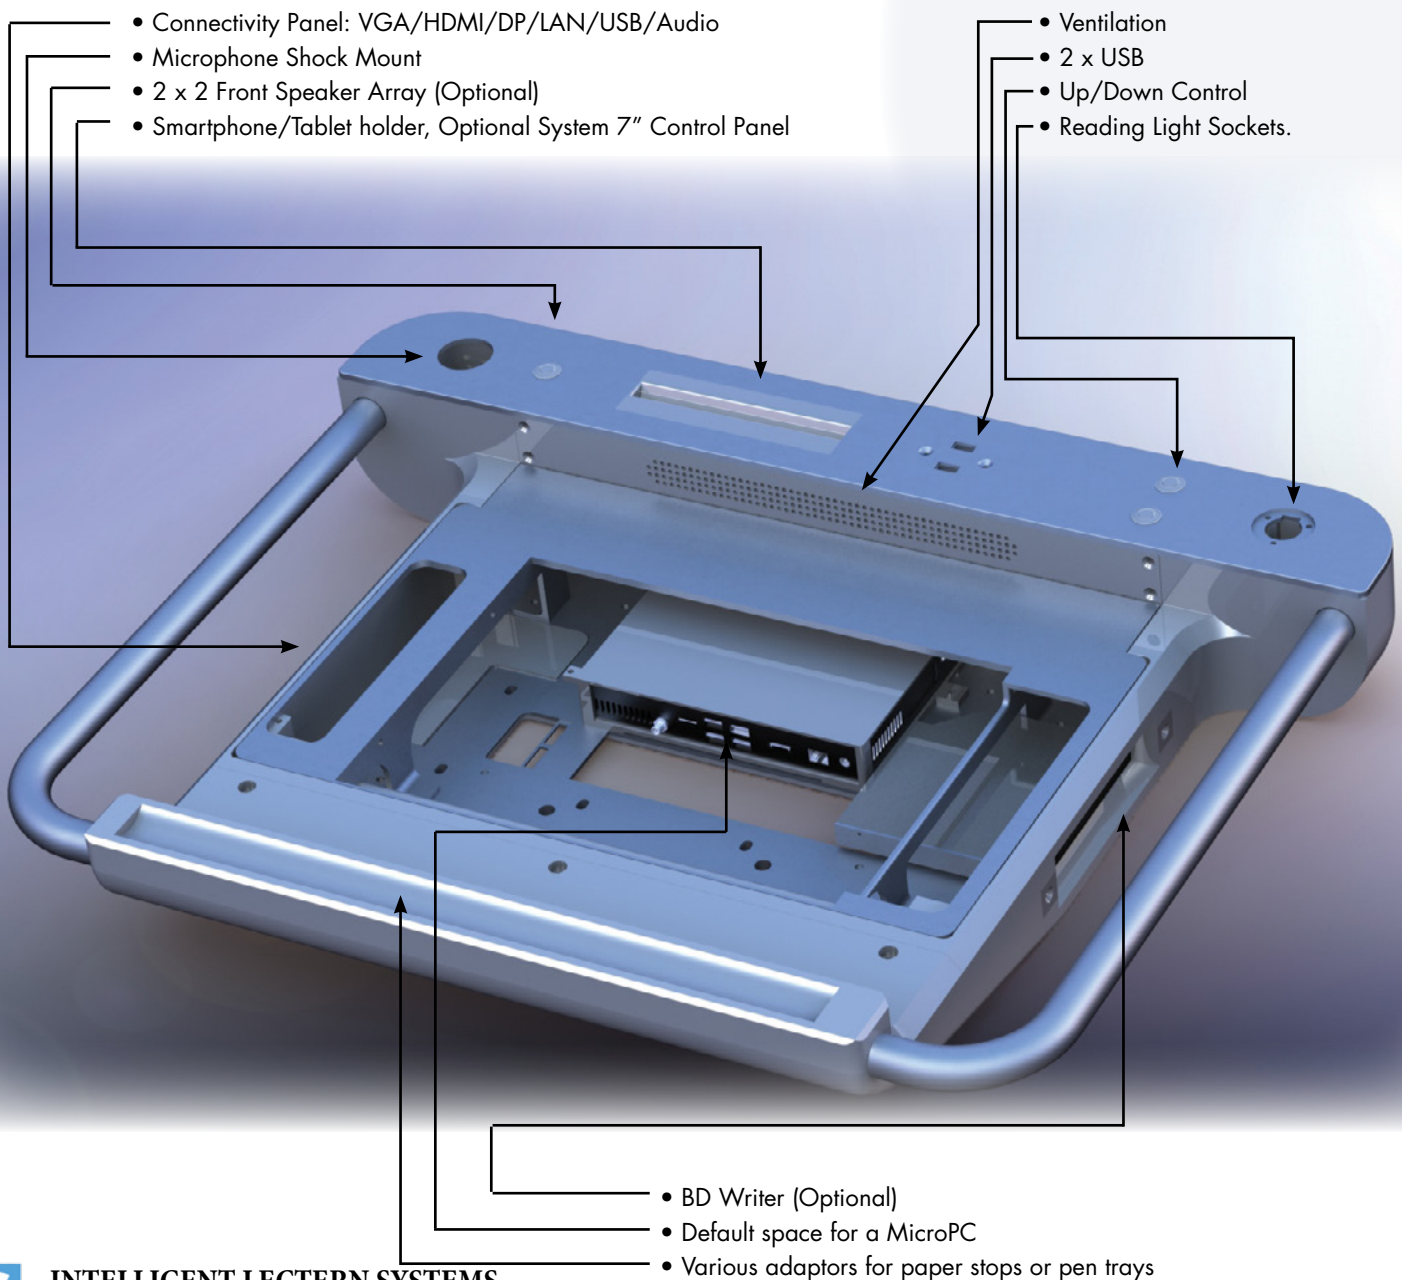

ILS SYNERGY SERIES LECTERNS

ILS proudly presents the all new Synergy series Lecterns, featuring special Aptitude Adaptor inserts in the Synergy series exclusive Universal Mounting System.

Staying with the ILS focus on elegant, beautiful and functional lecterns, the new Synergy lecterns combines design with a flexible platform which can be tailored to suit any venue.

From sleek and simple options like aluminium or plexiglass to luxurious Walnut/Wenge wood, the lectern can be customized for your specific needs. However, the new Synergy-Universal Mounting System allows you to change your wooden workspace to a fully interactive screen in minutes.

Aptitude Adaptor inserts with standard mounting options for:

- VESA mountable touch screens
- Integrated solutions with either aluminium or full multi-touch glass work surface or
- All-in-one PC's from Dell, HP or Lenovo.
- Presidential looking wood and aluminium inserts.

The new ILS Synergy Lecterns Series will allow you stay sleek and elegant without sacrificing functionality or dependability. ILS delivers feature rich software – sho-Q 2020 – with each PC powered system.

The following features are standard with the exception of features marked as optional