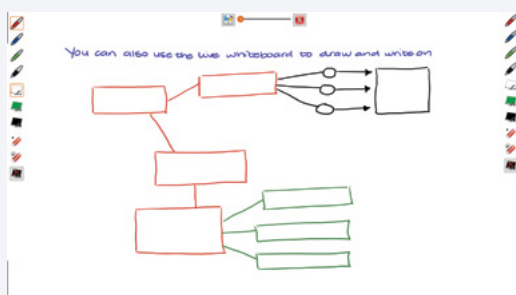

Overview of all presentations, add additional presentations, start or continue existing ones.

Overview of all the slides in the current presentation. You can quickly jump to any slide of your choosing.

You can fully focus on delivering your material, and don't have to worry about technology, it simply works.

Take full control of your presentation using extended display mode.

With **sho-Q 2020** you can seamlessly switch between different PowerPoint presentations, annotate your slides, use a live whiteboard and insert web pages. You can also insert any image snapshot from your document camera as the next slide.