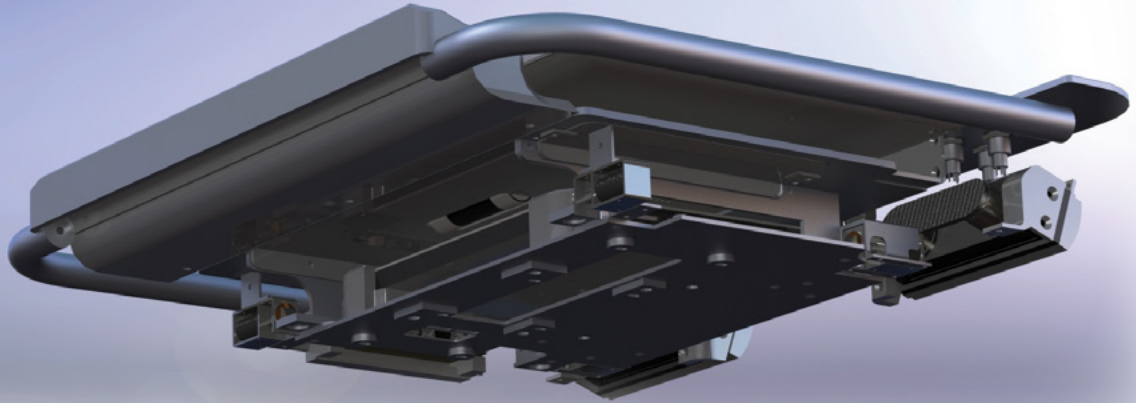

Staying with the ILS focus on elegant, beautiful and functional lecterns, the new Synergy lecterns combines design with a flexible platform which can be tailored to suit any venue.

From sleek and simple options like aluminium or plexiglass to luxurious Walnut/Wenge wood, the lectern can be customized for your specific needs. However, the new Synergy-Universal Mounting System allows you to change your wooden workspace to a fully interactive screen in minutes.

Aptitude Adaptor inserts with standard mounting options for:

- VESA mountable touch screens
- Integrated solutions with either aluminium or full multi-touch glass work surface or
- All-in-one PC's from Dell, HP or Lenovo.
- Presidential looking wood and aluminium inserts.

With the Synergy Series lecterns we are also introducing the Universal Mounting System (UMS). This system will give users the choice between various inserts and the ability to change them at will. This will allow any user to change the lectern from a wooden or aluminium work surface into a integrated system with a touch or pen based monitor in minutes. The UMS comes with space for a microPC. To lock and unlock the UMS, a special Power Key is needed to release the clamping system holding the UMS securely in place.

Synergy series lecterns come standard with a connectivity panel on the side for laptops using VGA/ HDMI/DP/LAN/USB/Audio connectors. There is also an access port for the Power Key to unlock the UMS.

The new Synergy series lecterns can fit a wide variety of pillars and cabinets from small to wide. Cabinets have space from half to full 19" width rack space, offering angle and electrical height adjustability (depending on the version).