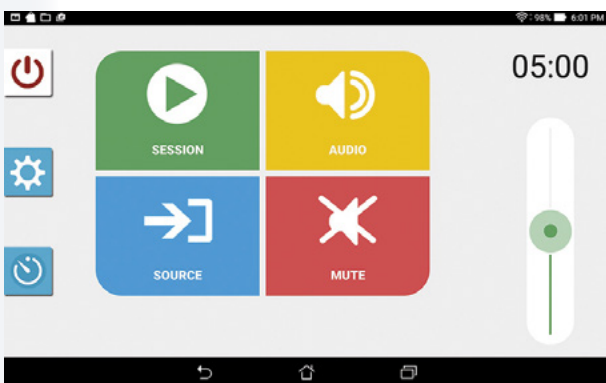

ILS Synergy C – Classroom lectern

ILS Synergy Classroom systems are available in the simplest and most expanded solution formats, install your own equipment or have ILS build the complete solution, or partial as needed. Side tables are collapsible for minimal space use. The head on top provides the space for monitor and all connectivity needs.

Comes standard with hires pen monitor with battery-less pen, 2048 DPI, 21.5" ILS-Viewsonic-HVT solution, ILS special driver, sho-Q2020 teaching system.

7" Control panel interface