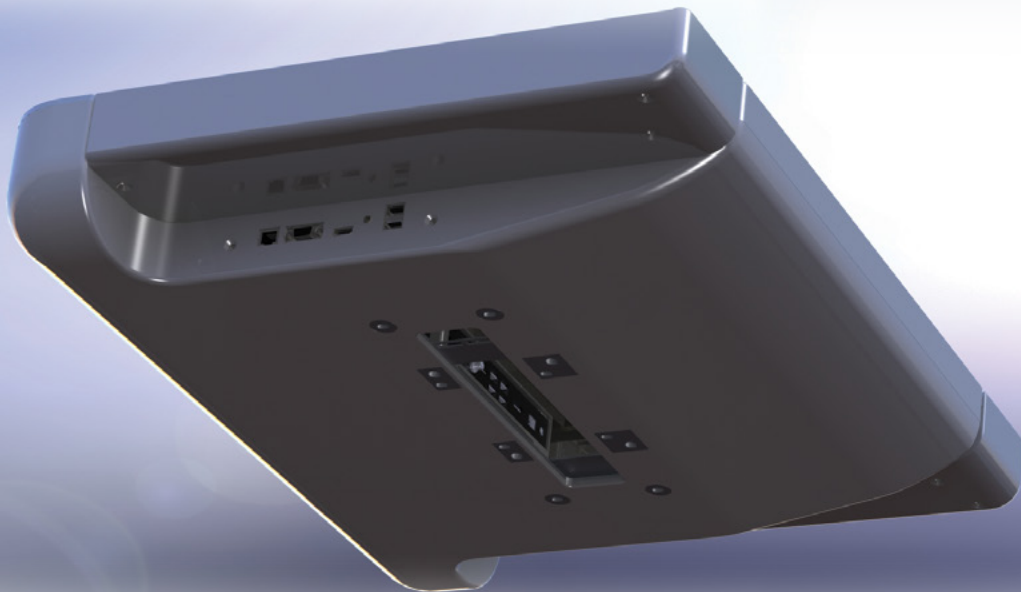

Staying with the ILS focus on elegant, beautiful and functional lecterns, the new Synergy lecterns combines design with a flexible platform which can be tailored to suit any venue.

From sleek and simple options like aluminium or plexiglass to luxurious Walnut/Wenge wood, the lectern can be customized for your specific needs. However, the new Synergy-Universal Mounting System allows you to change your wooden workspace to a fully interactive screen in minutes.

The following features are standard with the exception of features marked as optional

The new Synergy Platform has been redesigned from the ground up to be a fully integrated but modular system with space for many different options and solutions.

With the Synergy Series lecterns we are also introducing the Universal Mounting System (UMS). This system will give users the choice between various inserts and the ability to change them at will. This will allow any user to change the lectern from a wooden or aluminium work surface into a integrated system with a touch or pen based monitor in minutes. The UMS comes with space for a microPC. To lock and unlock the UMS, a special Power Key is needed to release the clamping system holding the UMS securely in place.

Synergy series lecterns come standard with a connectivity panel on the side for laptops using VGA/ HDMI/DP/LAN/USB/Audio connectors. There is also an access port for the Power Key to unlock the UMS.

The new Synergy series lecterns can fit a wide variety of pillars and cabinets from small to wide. Cabinets have space from half to full 19" width rack space, offering angle and electrical height adjustability (depending on the version).