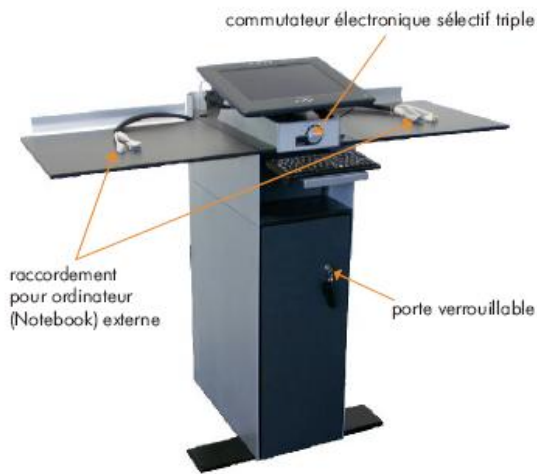

# ILS16C Speakerscorner for Smart Symposium

Cool silver gray metal provides a modern style, warmth of colour is depending on lighting.

Pre-wired for 2 notebooks/visualizer

Tablets at 2 levels: standing or seating height, or document camera on lower level

Tilt mechanism for VESA mountable display such as Smart SymposiumDT770 and ID370 or most other displays

ILS16 comes with Extron 4-way and 2-way VGA+Audio switching  
 Left: USB switch + VGA source of internal PC, external left and right notebooks, all shown on the touch display, touch working.  
 The right switch selects between monitor content and the second VGA port of the internal PC, e.g. to deliver Powerpoint in a seamless way.

## Dimensions:

Vue frontale

Vue latérale

Vue d'arrière

Vue intérieur