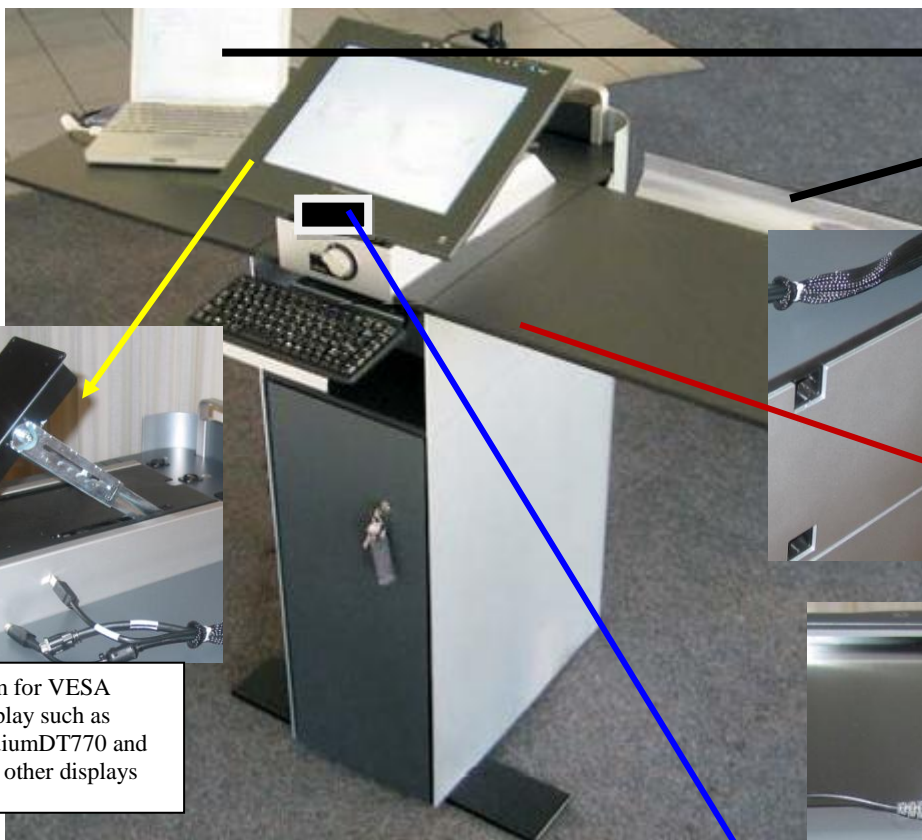

# ILS16C Speakerscorner for Smart Symposium

Cool silver gray metal provides a modern style, warmth of colour is depending on lighting.

Pre-wired for 2 notebooks/visualizer

Tablets at 2 levels: standing or seating height, or document camera on lower level

Tilt mechanism for VESA mountable display such as Smart SymposiumDT770 and ID370 or most other displays

ILS16 comes with Extron 4-way and 2-way VGA+Audio switching  
 Left: USB switch + VGA source of internal PC, external left and right notebooks, all shown on the touch display, touch working.  
 The right switch selects between monitor content and the second VGA port of the internal PC, e.g. to deliver Powerpoint in a seamless way.

## Dimensions:

Vue frontale

Vue latérale

Vue d'arrière

Vue intérieur

## ILS SpeakersCorner family:

ILS16P

ILS24P

ILS24G

**Legende:**

rot ..... = RGB (15pin)

grün - - - - - = USB

blau ————— = LAN (RJ45)