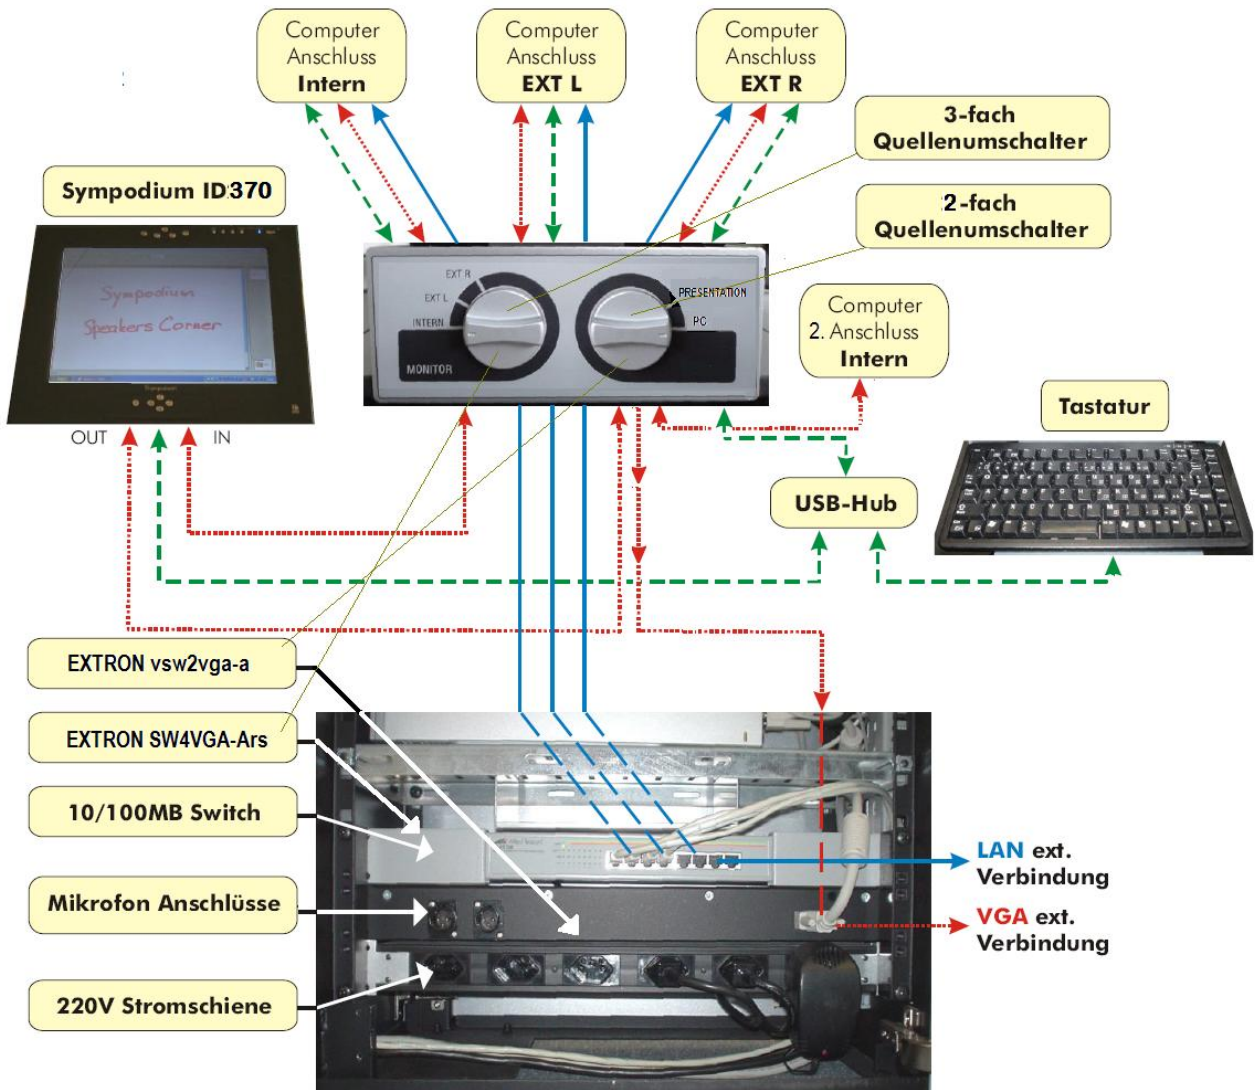

# ILS16C Speakerscorner for Smart Symposium

Cool silver gray metal provides a modern style, warmth of colour is depending on lighting.

Pre-wired for 2 notebooks/visualizer

Tablets at 2 levels: standing or seating height, or document camera on lower level

Tilt mechanism for VESA mountable display such as Smart SymposiumDT770 and ID370 or most other displays

ILS16 comes with Extron 4-way and 2-way VGA+Audio switching  
 Left: USB switch + VGA source of internal PC, external left and right notebooks, all shown on the touch display, touch working.  
 The right switch selects between monitor content and the second VGA port of the internal PC, e.g. to deliver Powerpoint in a seamless way.

## Dimensions:

Vue frontale

Vue latérale

Vue d'arrière

Vue intérieur

## ILS SpeakersCorner family:

ILS16P

ILS24P

ILS24G

**Legende:**

rot ..... = RGB (15pin)

grün - - - - - = USB

blau ————— = LAN (RJ45)